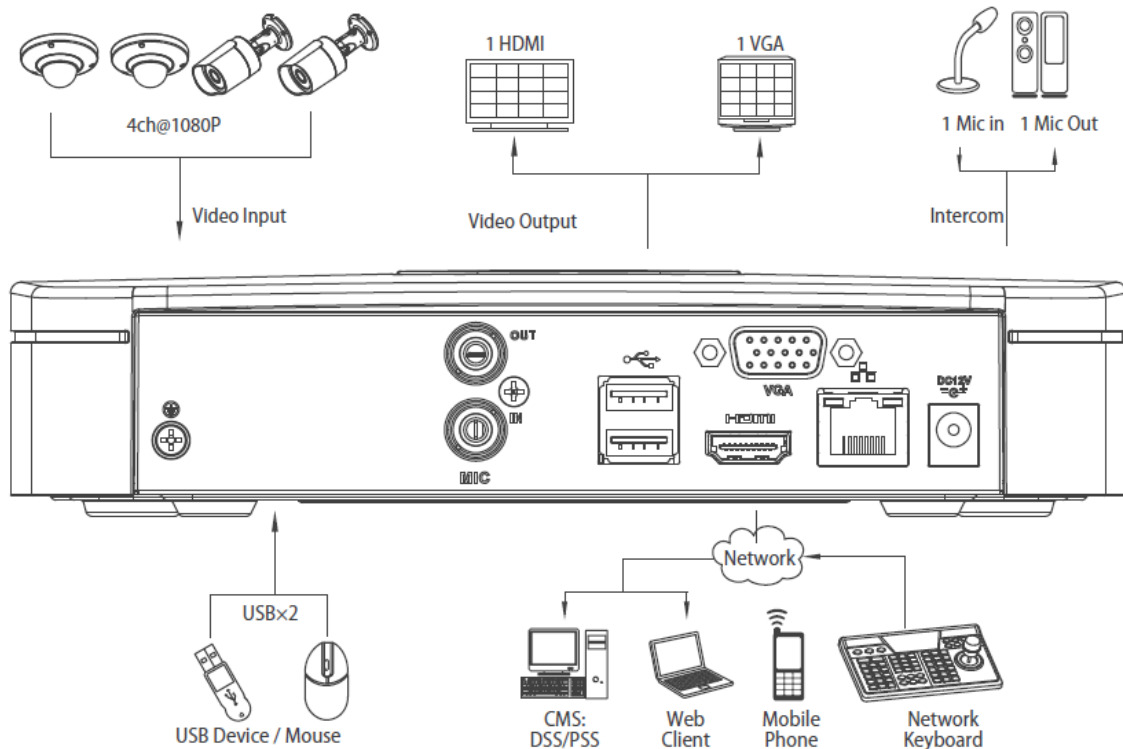

DH-NVR1104/1108

General	
Power Supply	DC12V/2A
Power Consumption	10W (without HDD)
Working Environment	-10°C~+50°C/10%~90%RH/86~106kpa
Dimension (W×D×H)	Smart 1U, 205mm×205mm×45mm
Weight	500g (without HDD)

System Connection

*Takes NVR1104 as an example

Dahua Technology Co., Ltd.

1199'BinAn Road, Binjiang District, Hangzhou, China

Tel: +86-571-87688883

Fax: +86-571-87688815

Email: overseas@dahuatech.com

www.dahuasecurity.com

*Design and specifications are subject to change without notice.

© 2014 ahua Technology Co., Ltd.